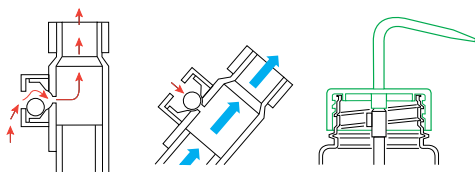

SOLVING THE SOLVENT PROBLEM

Volatile solvents can create a build-up of gas, forcing solvent up and out of the spout. This causes a steady drip of highly dangerous, flammable liquid.

The Driplok® venting wash bottle has a unique, patented two-way valve. It allows the vapour to escape when pressure builds up and stops air getting into the liquid.